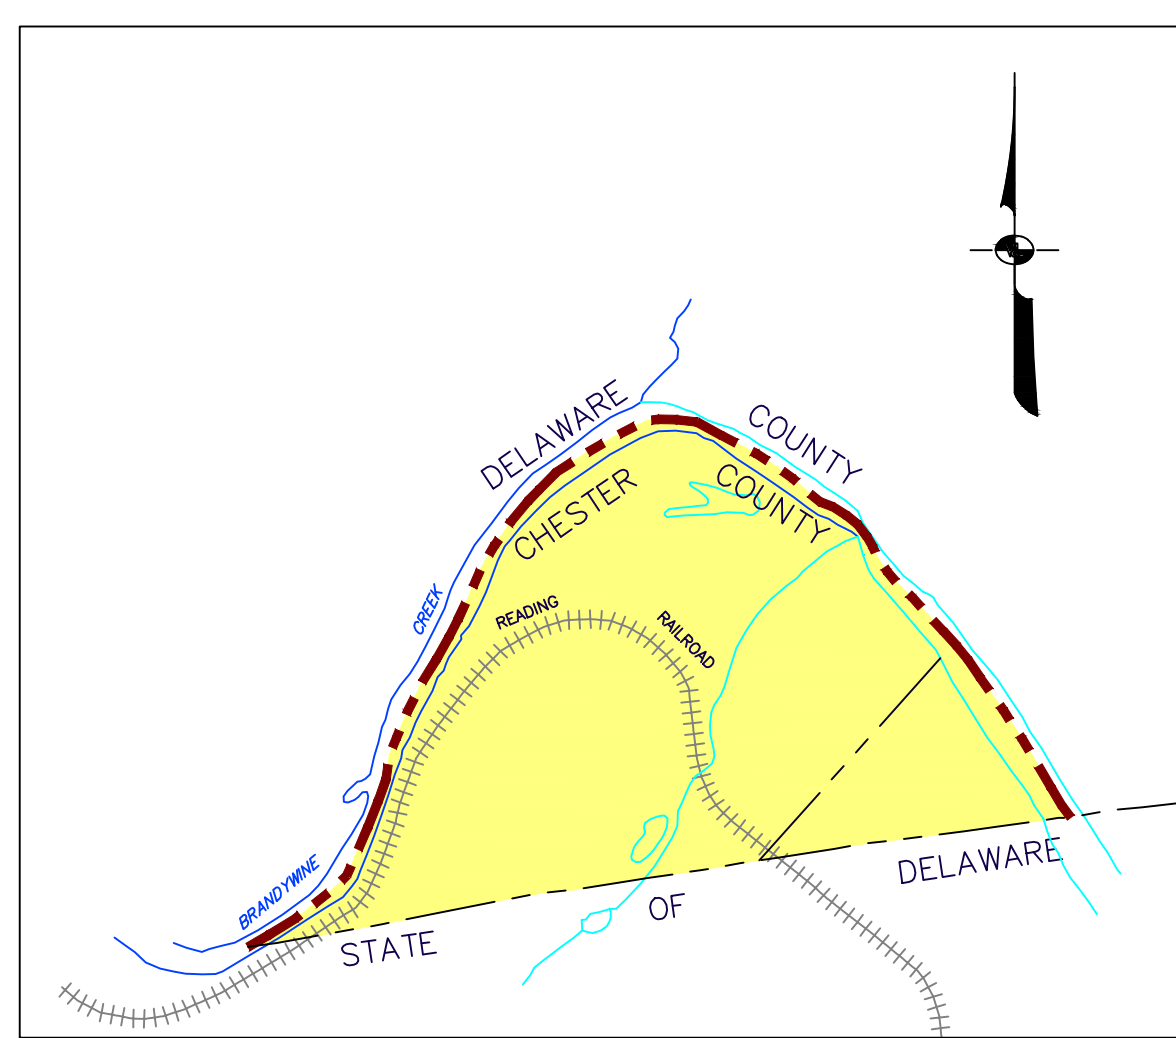

LOCATION PLAN NOT TO SCALE

**ZONING**

- BIRMINGHAM TOWNSHIP
- HISTORIC DISTRICT

**HISTORIC DISTRICT ZONING MAP  
FOR  
BIRMINGHAM TOWNSHIP**

SCALE: 1"=900'      OCTOBER 6, 2004

GRAPHIC SCALE (FEET)

NON-CONTIGUOUS PORTION OF BIRMINGHAM TOWNSHIP  
(FOR LOCATION, REFER TO INSET IN UPPER RIGHT CORNER.)