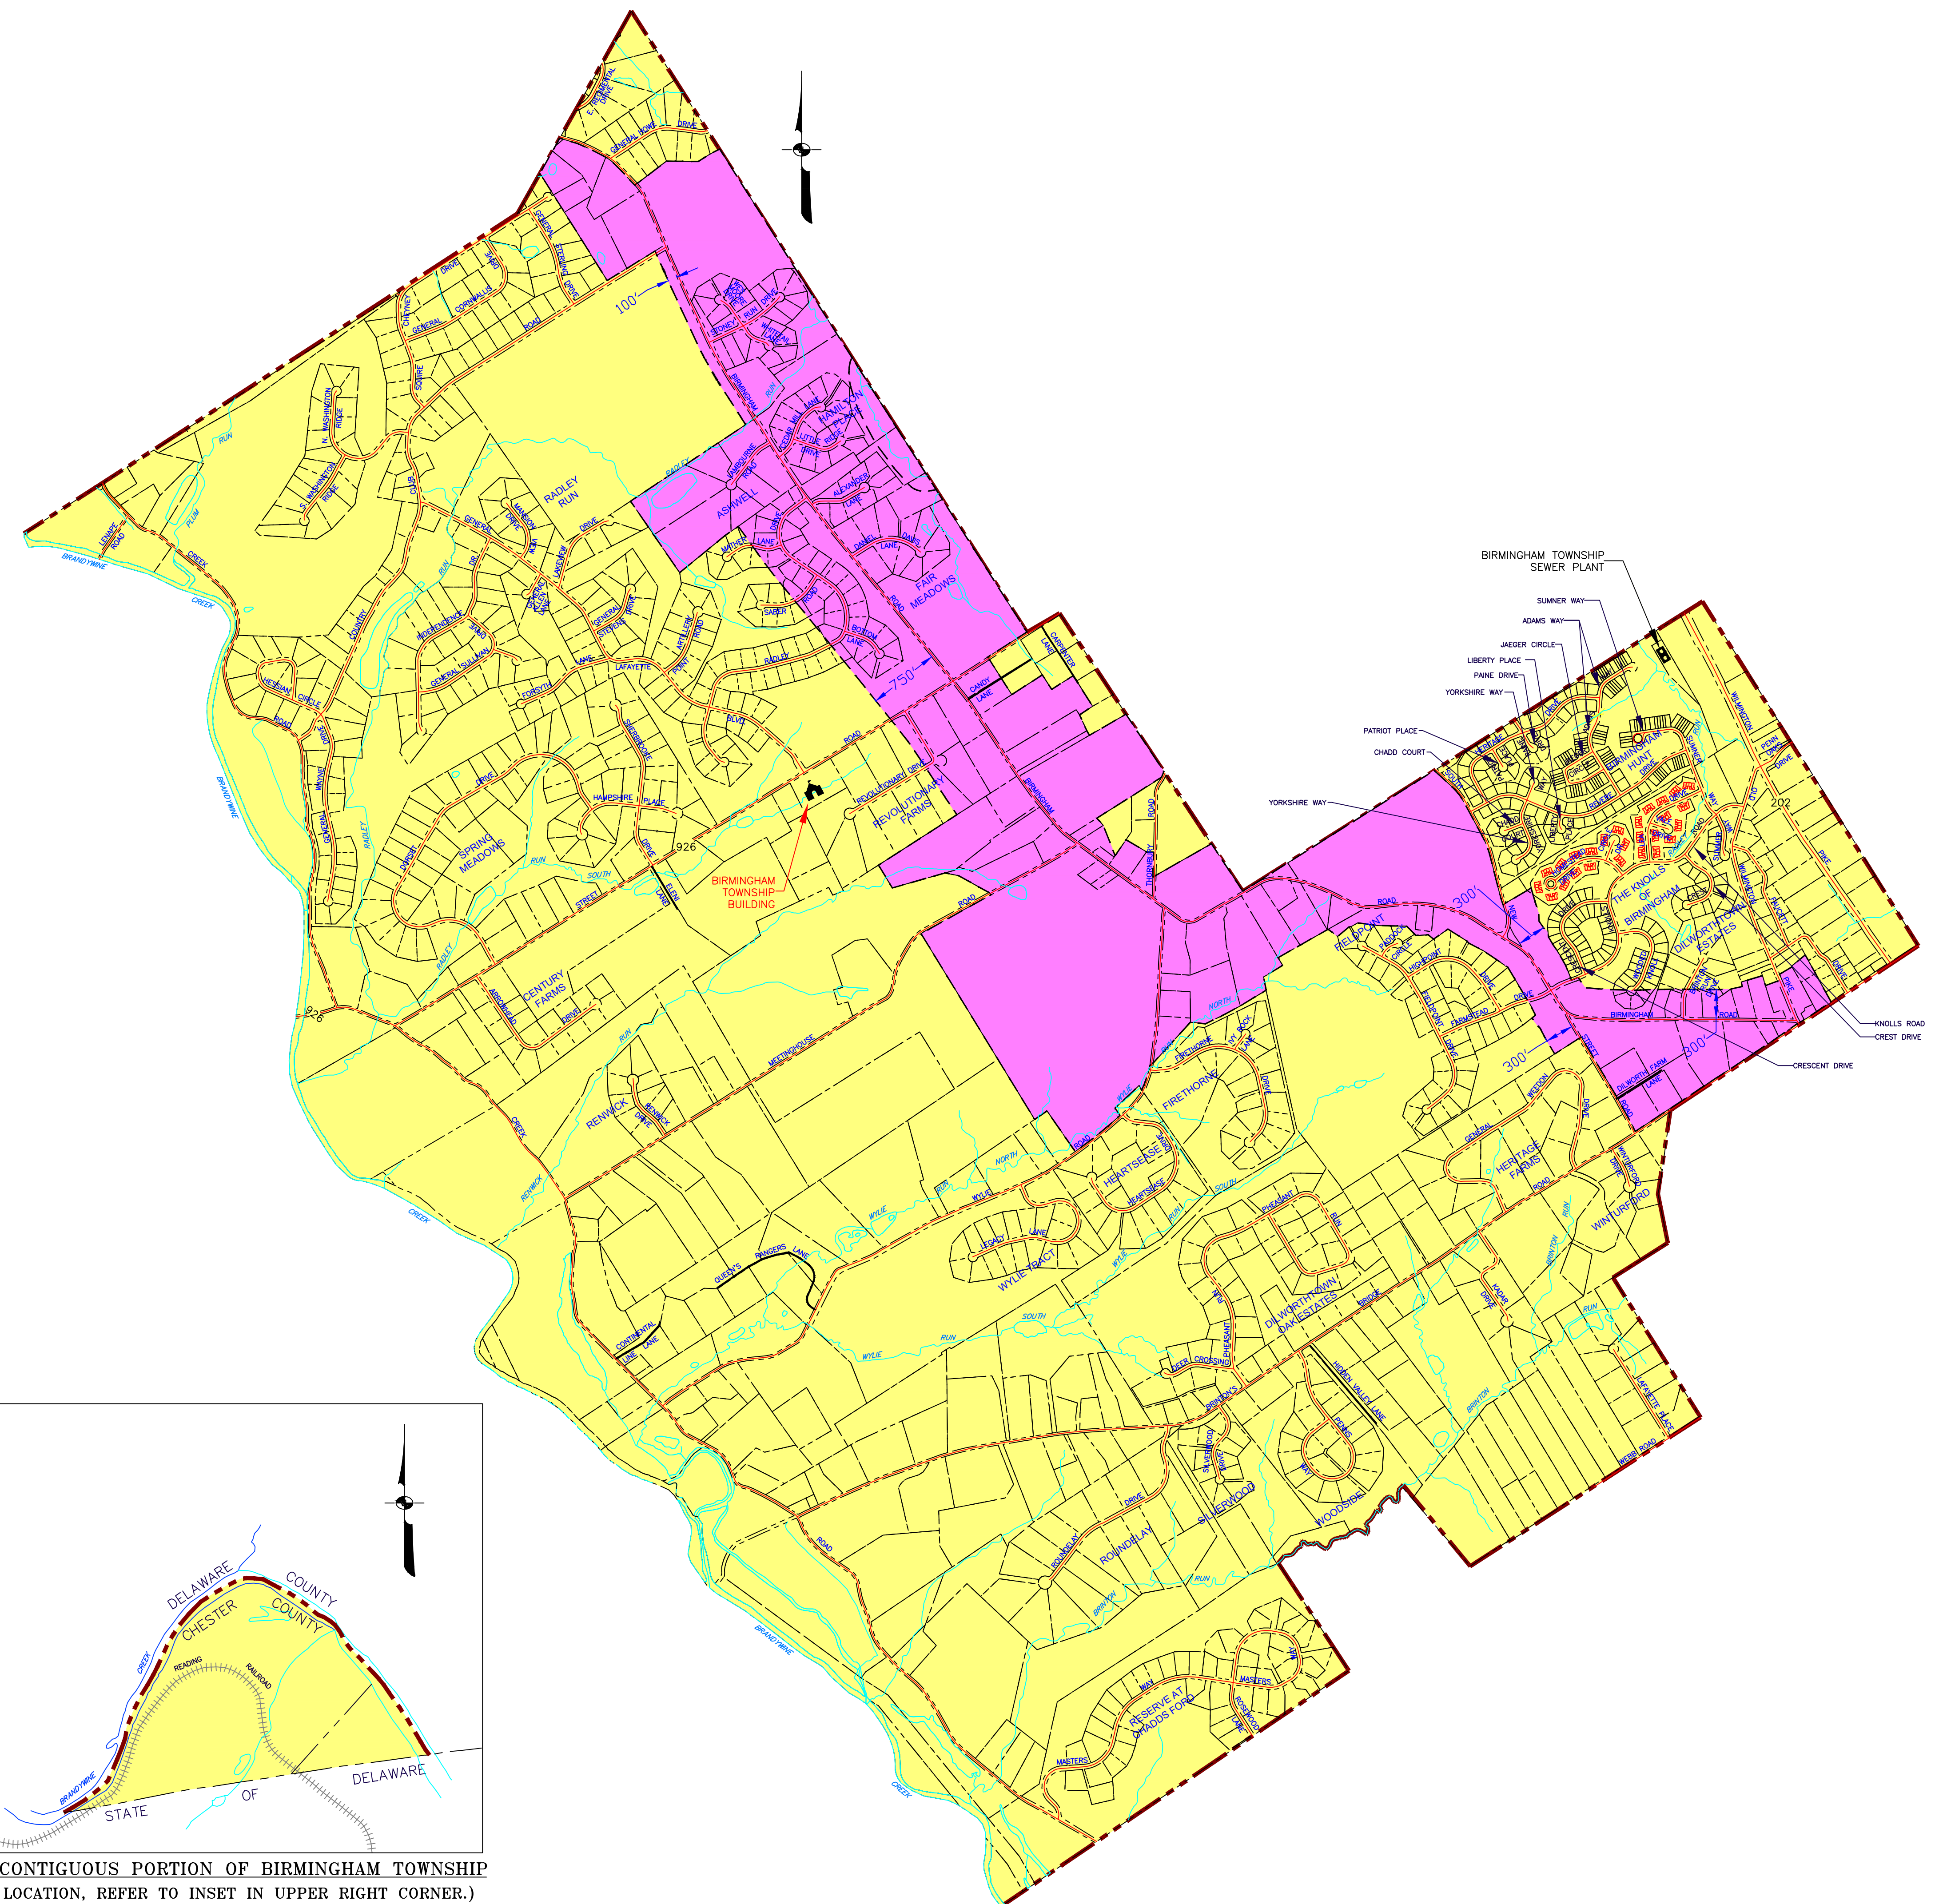

LOCATION PLAN NOT TO SCALE

**ZONING**

- BIRMINGHAM TOWNSHIP
- HISTORIC DISTRICT

**HISTORIC DISTRICT ZONING MAP  
FOR  
BIRMINGHAM TOWNSHIP**

SCALE: 1"=900'      OCTOBER 6, 2004

GRAPHIC SCALE (FEET)

NON-CONTIGUOUS PORTION OF BIRMINGHAM TOWNSHIP  
(FOR LOCATION, REFER TO INSET IN UPPER RIGHT CORNER.)